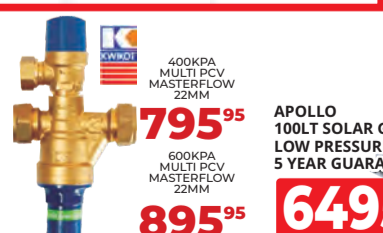

400KPA MULTI PCV MASTERFLOW 22MM 795⁹⁵